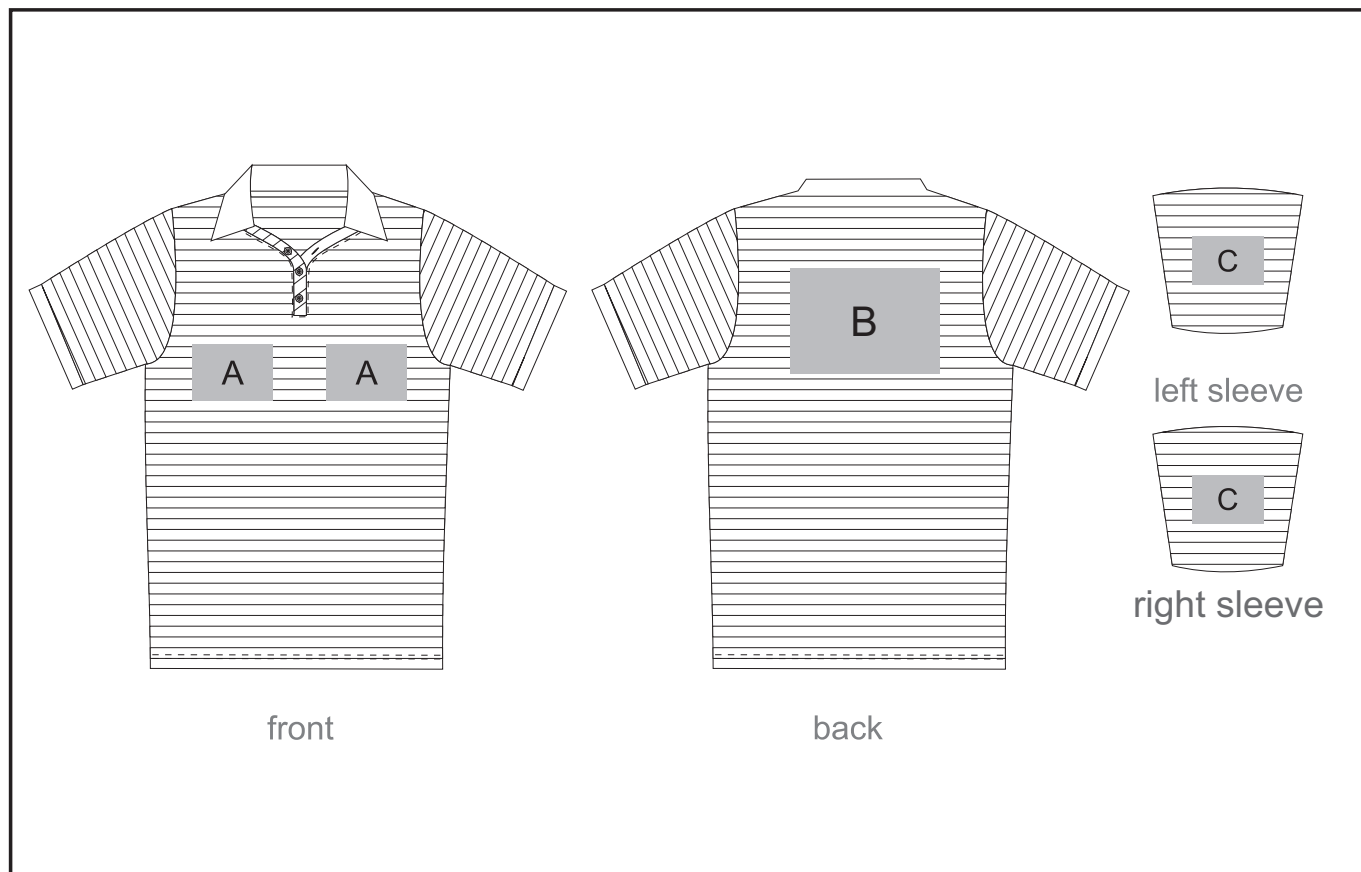

### Need to know:

- Includes 1-Position Digital Transfer (setup fee applies)
- **DTC/EMB inclusive Parameters: Left/Right Chest or Back = 100mm x 100mm**

#### **Position A**

1. Embroidery (EMB) - 9 colours  
Size: 100mm diameter
2. Screen Print (SA) - 1 colours  
Size: 100mm wide x 80mm high
3. Digital Transfer Clothing (DTC) - Full colour  
Size: 100mm wide x 100mm high

#### **Position B**

1. Embroidery (EMB) - 9 colours  
Size: 200mm wide x 200mm high
2. Screen Print (SA) - 1 colours  
Size: 260mm wide x 200mm high
3. Digital Transfer Clothing (DTC) - Full colour  
Size: 210mm wide x 148mm high

#### **Position C**

1. Embroidery (EMB) - 9 colours  
Size: 80mm diameter
2. Screen Print (SA) - 1 colours  
Size: 60mm wide x 60mm high
3. Digital Transfer Clothing (DTC) - Full colour  
Size: 80mm wide x 80mm high